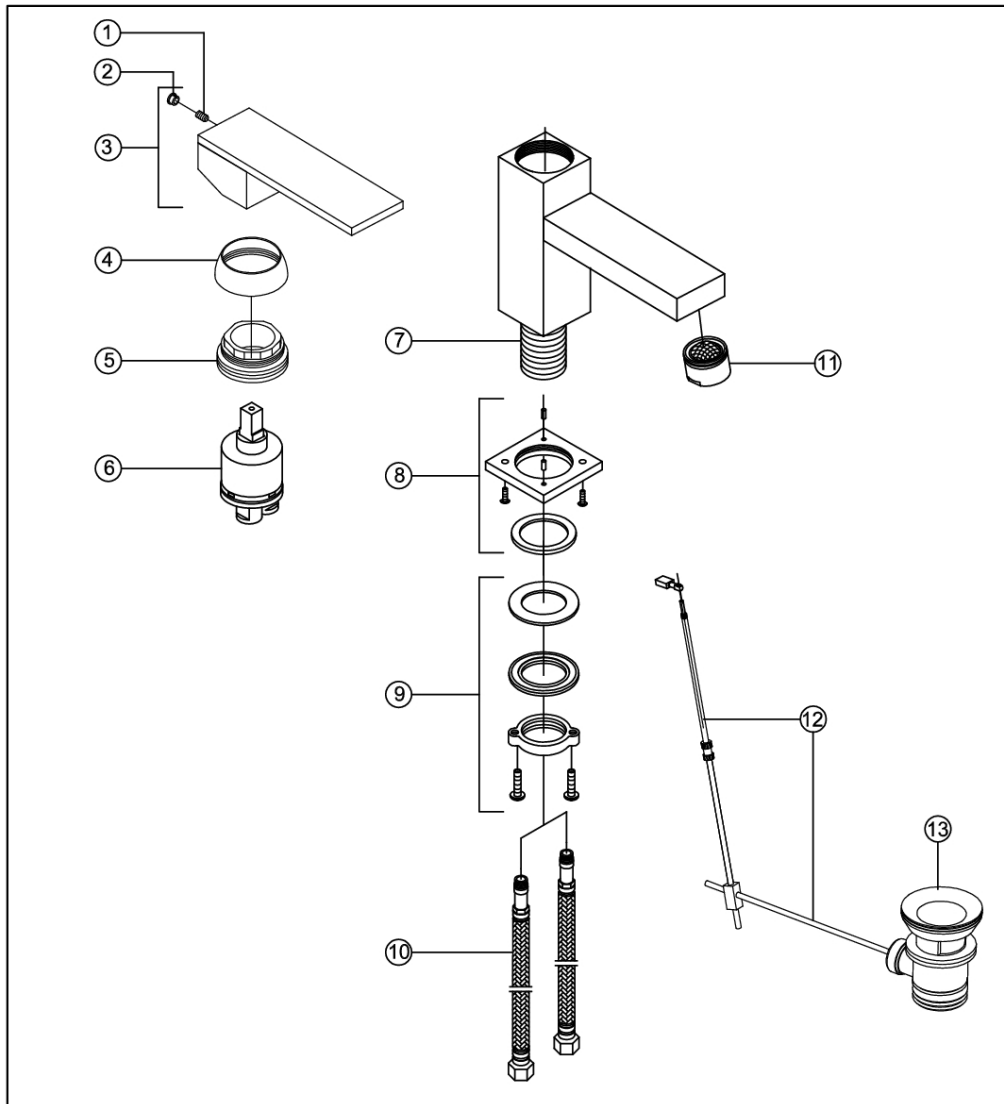

160 1000 S Single lever basin mixer

with pop up waste 1 1/4", projection 120 mm, with ceramic cartridge, with aerator Neoperl, with flexible hoses 3/8", matt black

PRODUCT IMAGE

160 1000 S Single lever basin mixer

with pop up waste 1 1/4", projection 120 mm, with ceramic cartridge, with aerator Neoperl, with flexible hoses 3/8", matt black

TECHNICAL DRAWING

160 1000 S Single lever basin mixer

with pop up waste 1 1/4", projection 120 mm, with ceramic cartridge, with aerator Neoperl, with flexible hoses 3/8", matt black

EXPLODED VIEW

1		Madenschraube hexagon screw	
2	099 4104	Chromkappchen chrome cap	160 1000
3	099 9947	Griff handle	
4	099 8009	Kugelkappe chrome cap for cartridge hexagon	03.05.2013
5	099 8015	Überwurfmutter Kartuschenbefestigung (35mm) hexagon nut for cartridge fixing set (35 mm)	
6	099 9019	Keramik-Kartusche Ø 35 mm ceramic cartridge Ø 35 mm	 <p>STEINBERG</p> <p>Auton Dipl.- Ing. Duzana Michalova</p>
7	099 1316	Befestigungschaft mounting shaft	
8	135 4001	Fuss-Rosette foot rosette	
9	099 9805	Befestigungsset fixing set	
10	099 9200	Flexschläuche 3/8" x M 10 flexible connection hose Ü 3/8" x M 10	
11	099 9120	Luftsprudler mit verchromter Hülse aerator with chrome sleeve	
12	099 9851	Zustangeset mit Kugelstange pop-up rod and ball rod	
13	099 9300	Ablaufgarnitur 1 1/4" ohne Kugelstange pop up waste 1 1/4" without vertical ball-rod	