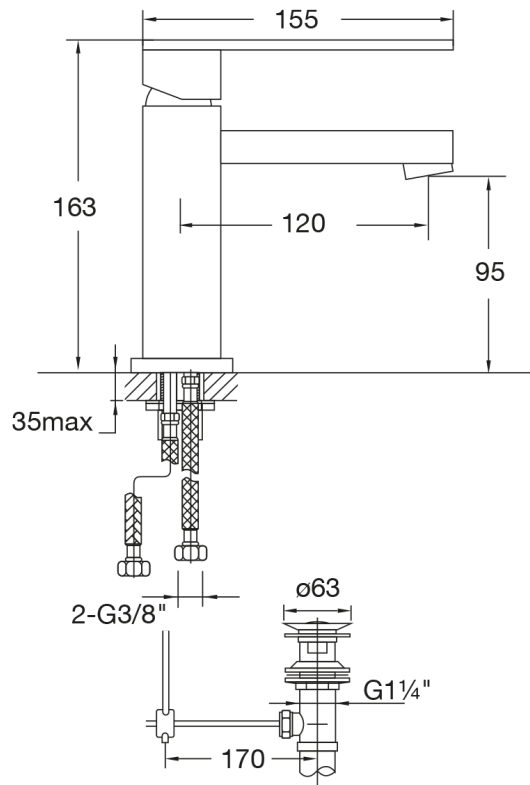

160 1000 S Single lever basin mixer

with pop up waste 1 1/4", projection 120 mm, with ceramic cartridge, with aerator Neoperl, with flexible hoses 3/8", matt black

PRODUCT IMAGE

160 1000 S Single lever basin mixer

with pop up waste 1 1/4", projection 120 mm, with ceramic cartridge, with aerator Neoperl, with flexible hoses 3/8", matt black

TECHNICAL DRAWING

160 1000 S Single lever basin mixer

with pop up waste 1 1/4", projection 120 mm, with ceramic cartridge, with aerator Neoperl, with flexible hoses 3/8", matt black

EXPLODED VIEW

1		Madenschraube hexagon screw	
2	099 4104	Chromkappchen chrome cap	160 1000
3	099 9947	Griff handle	
4	099 8009	Kugelkappe chrome cap for cartridge hexagon	03.05.2013
5	099 8015	Überwurfmutter Kartuschenbefestigung (35mm) hexagon nut for cartridge fixing set (35 mm)	
6	099 9019	Keramik-Kartusche Ø 35 mm ceramic cartridge Ø 35 mm	 <p>STEINBERG</p> <p>Auton Dipl.- Ing. Duzana Michalova</p>
7	099 1316	Befestigungschaft mounting shaft	
8	135 4001	Fuss-Rosette foot rosette	
9	099 9805	Befestigungsset fixing set	
10	099 9200	Flexschläuche 3/8" x M 10 flexible connection hose Ü 3/8" x M 10	
11	099 9120	Luftsprudler mit verchromter Hülse aerator with chrome sleeve	
12	099 9851	Zustangeset mit Kugelstange pop-up rod and ball rod	
13	099 9300	Ablaufgarnitur 1 1/4" ohne Kugelstange pop up waste 1 1/4" without vertical ball-rod	